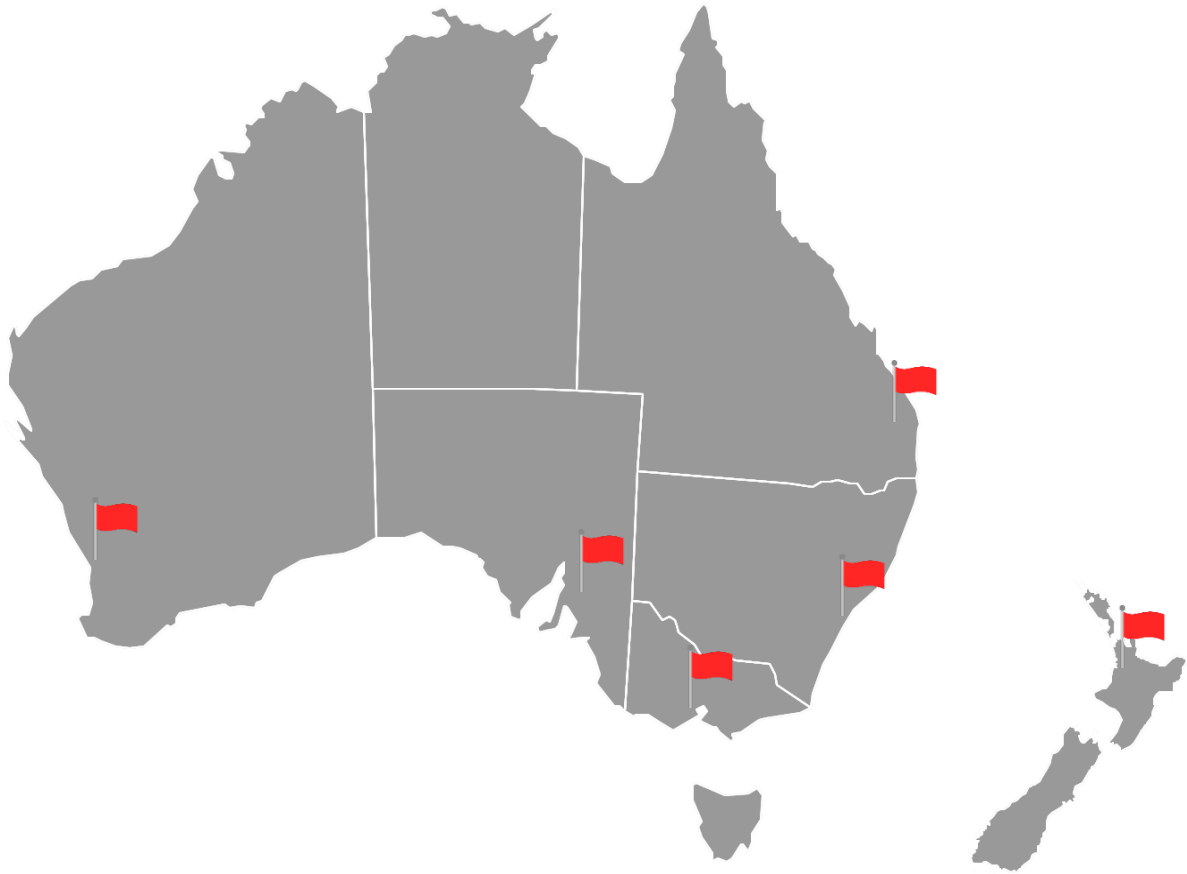

NOTIFIER ENTERPRISE ANZ

OFFICE LOCATIONS

NSW

9 Columbia Way
Baulkham Hills
NSW 2153

VIC

45 Grosvenor Street,
Abbotsford
VIC 3067

QLD

24 Potts Street
East Brisbane
QLD 4169

SA

Unit 3/1 Barrpowell Street
Welland SA 5007

WA

Unit 9,
190 Bannister Road
Canning Vale WA 6155

New Zealand

Level 6 / 56 Cawley Street,
Ellerslie, Auckland 1051,
New Zealand

Customer Care

Tel: Australia - 1300 368 755